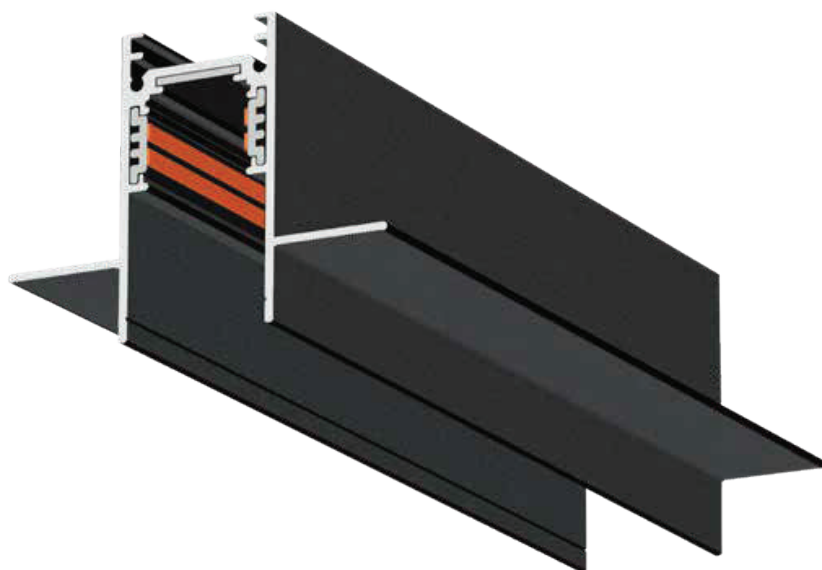

EN Code **EN-MG48VPS-100**
MRP ₹3,300/-

48V 100W 2.1A POWER SUPPLY

EN Code **EN-MG48VPS-200**
MRP ₹4,700/-

48V 200W 4.2A POWER SUPPLY

EN Code **EN-MG-Remote**
MRP ₹1,700/-

REMOTE

RECESSED PROFILE 1M, 2M, 3M