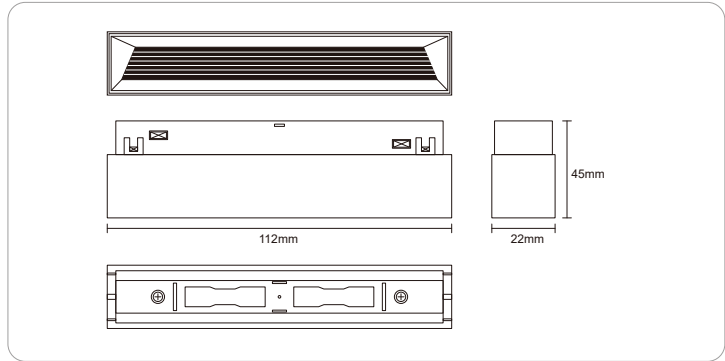

POLARIZED LIGHT
BEAM ANGLE

DIFFUSED WALL WASHER

BLACK

BODY COLOUR CAN BE CUSTOMISED

Dimensions

PRODUCT PARAMETERS

EN Code	Input	System Power	CRI	Beam Angle	CCT	MRP
EN-MGWW-6	48V	6W	Ra>90	POLARIZED	3000K,4000K,5000K	₹1,675/-