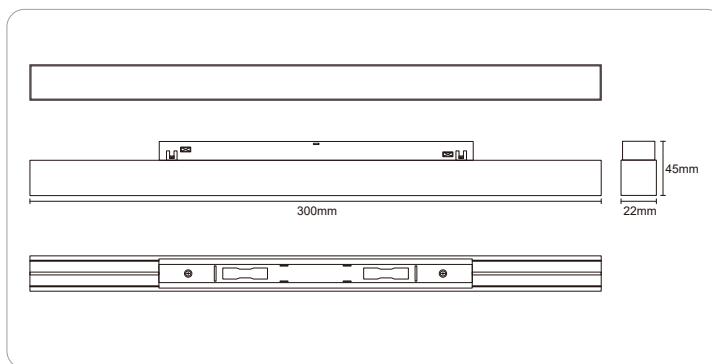

10W/20W/30W

DIFFUSED LINEAR LIGHT

BLACK

BODY COLOUR CAN BE CUSTOMISED

Dimensions

PRODUCT PARAMETERS

EN Code	Input	System Power	CRI	Beam Angle	CCT	MRP
EN-MGLN-10	48V	10W	Ra>90	120°	3000K,4000K,5000K	₹1,800/-