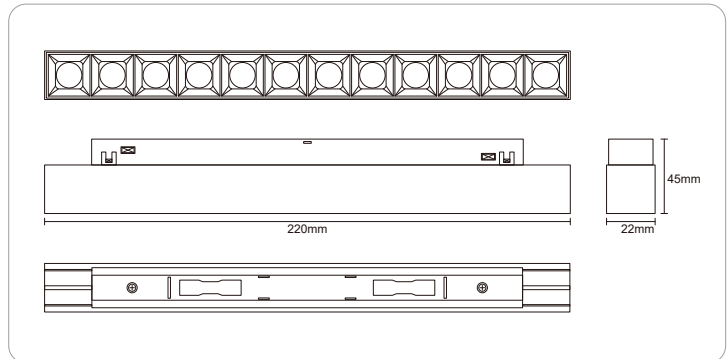

Dimensions

LINEAR LASER LIGHT

BLACK

BODY COLOUR
CAN BE CUSTOMISED

PRODUCT PARAMETERS

EN Code	Input	System Power	CRI	Beam Angle	CCT	MRP
EN-MGLL-12	48V	12W	Ra>90	36°	3000K,4000K,5000K	₹2,250/-

Dimensions

LINEAR LASER LIGHT