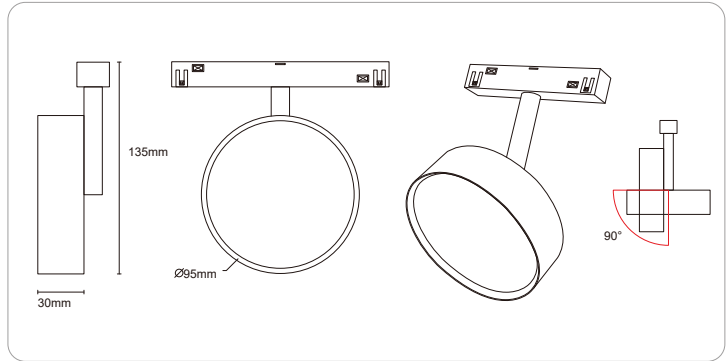

Dimensions

PRODUCT PARAMETERS

EN Code	Input	System Power	CRI	Beam Angle	CCT	MRP
EN-MGTL-20	48V	20W	Ra>90	24°	3000K,4000K,5000K	₹3,700/-

CIRCULAR DIFFUSED TRACKLIGHT

● BLACK ● BODY COLOUR CAN BE CUSTOMISED

Dimensions

PRODUCT PARAMETERS

EN Code	Input	System Power	CRI	Beam Angle	CCT	MRP
EN-MGCD-10	48V	9W	Ra>90	120°	3000K,4000K,5000K	₹3,000/-

CIRCULAR LASER TRACKLIGHT

● BLACK ● BODY COLOUR CAN BE CUSTOMISED

Dimensions