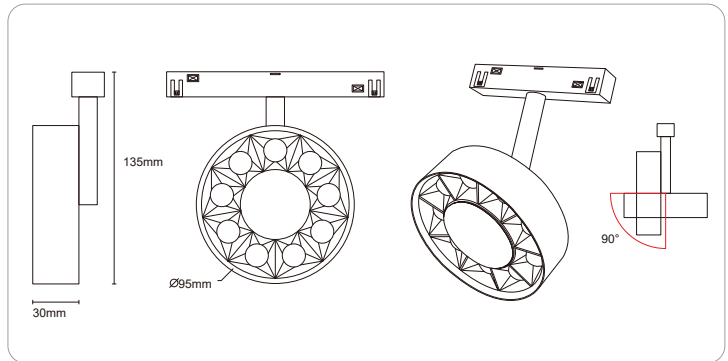

Dimensions

PRODUCT PARAMETERS

EN Code	Input	System Power	CRI	Beam Angle	CCT	MRP
EN-MGCD-10	48V	9W	Ra>90	120°	3000K,4000K,5000K	₹3,000/-

CIRCULAR LASER TRACKLIGHT

● BLACK ● BODY COLOUR CAN BE CUSTOMISED

Dimensions