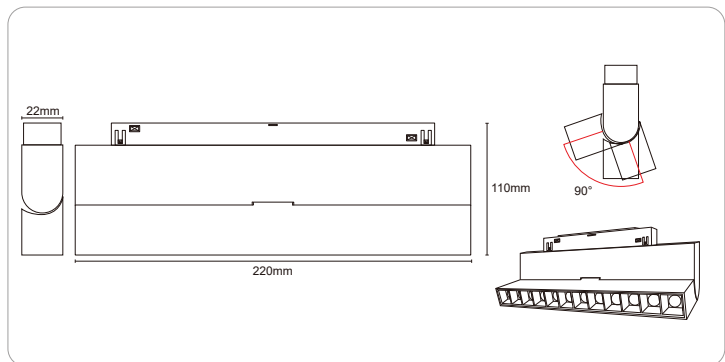

Dimensions

PRODUCT PARAMETERS

EN Code	Input	System Power	CRI	Beam Angle	CCT	MRP
EN-MGLLT-12	48V	12W	Ra > 90	36°	3000K,4000K,5000K	₹4,000/-