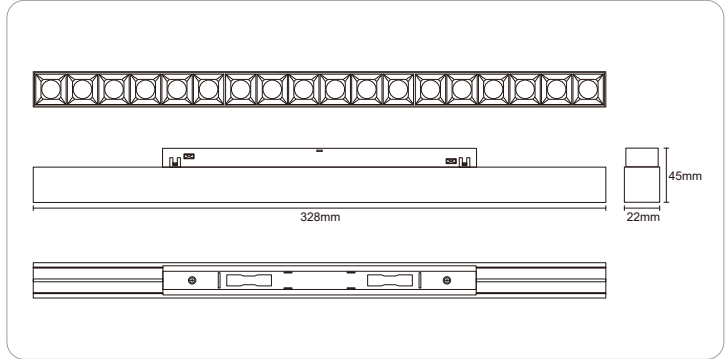

Dimensions

PRODUCT PARAMETERS

EN Code	Input	System Power	CRI	Beam Angle	CCT	MRP
EN-MGLL-18	48V	18W	Ra>90	36°	3000K,4000K,5000K	₹2,950/-