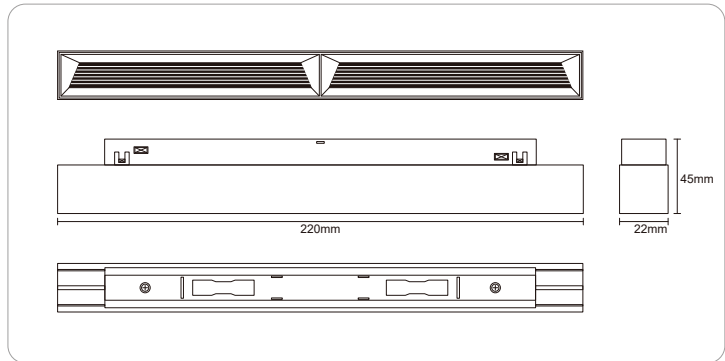

DIFFUSED WALL WASHER

BLACK

BODY COLOUR CAN BE CUSTOMISED

Dimensions

PRODUCT PARAMETERS

EN Code	Input	System Power	CRI	Beam Angle	CCT	MRP
EN-MGWW-12	48V	12W	Ra>90	POLARIZED	3000K,4000K,5000K	₹2,500/-

MAGNETIC DIFFUSED LINEAR LIGHT

10W/20W/30W

DIFFUSED LINEAR LIGHT

BLACK

BODY COLOUR CAN BE CUSTOMISED

Dimensions

PRODUCT PARAMETERS

EN Code	Input	System Power	CRI	Beam Angle	CCT	MRP
EN-MGLN-10	48V	10W	Ra>90	120°	3000K,4000K,5000K	₹1,800/-