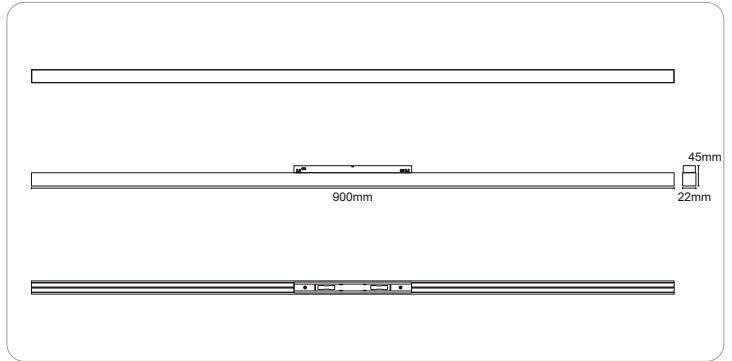

Dimensions

PRODUCT PARAMETERS

EN Code	Input	System Power	CRI	Beam Angle	CCT	MRP
EN-MGLN-30	48V	30W	Ra>90	120°	3000K,4000K,5000K	₹3,600/-