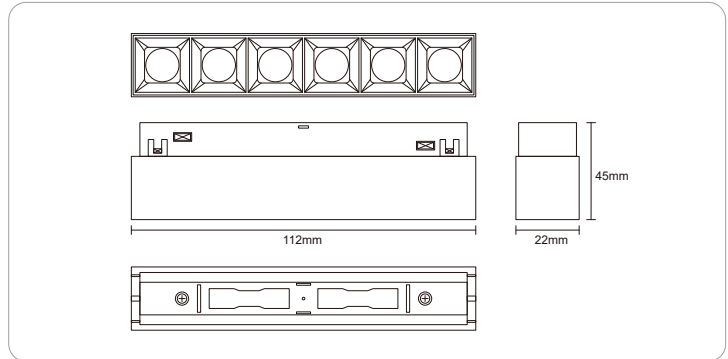

Dimensions

LINEAR LASER LIGHT

BLACK

BODY COLOUR
CAN BE CUSTOMISED

PRODUCT PARAMETERS

EN Code	Input	System Power	CRI	Beam Angle	CCT	MRP
EN-MGLL-12	48V	12W	Ra>90	36°	3000K,4000K,5000K	₹2,250/-

Dimensions

LINEAR LASER LIGHT