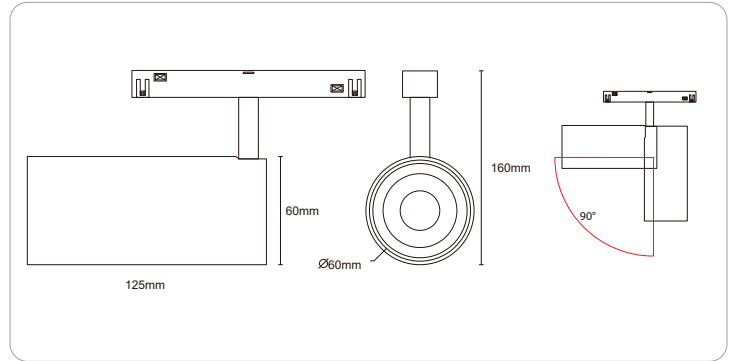

Dimensions

PRODUCT PARAMETERS

EN Code	Input	System Power	CRI	Beam Angle	CCT	MRP
EN-MGTL-20	48V	20W	Ra>90	24°	3000K,4000K,5000K	₹3,700/-