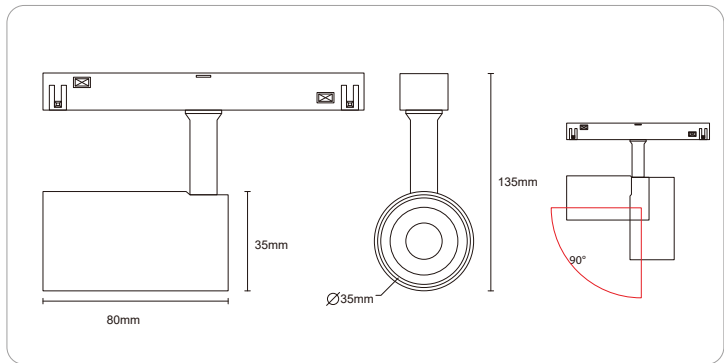

24°
BEAM ANGLE

COB TRACKLIGHT

BLACK

BODY COLOUR CAN BE CUSTOMISED

Dimensions

PRODUCT PARAMETERS

EN Code	Input	System Power	CRI	Beam Angle	CCT	MRP
EN-MGTL-7	48V	7W	Ra>90	24°	3000K,4000K,5000K	₹2,250/-

COB TRACKLIGHT