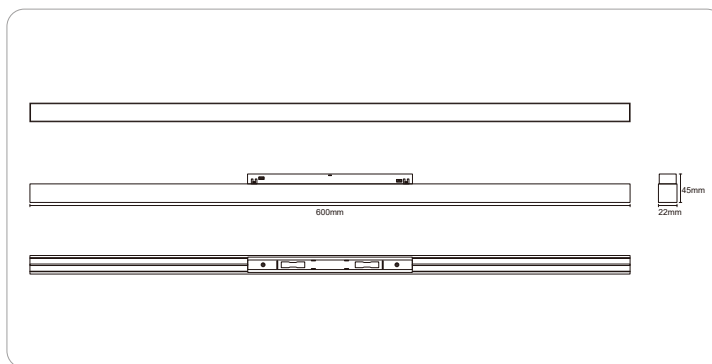

DIFFUSED LINEAR LIGHT

BLACK

BODY COLOUR CAN BE CUSTOMISED

Dimensions

PRODUCT PARAMETERS

EN Code	Input	System Power	CRI	Beam Angle	CCT	MRP
EN-MGLN-20	48V	20W	Ra>90	120°	3000K,4000K,5000K	₹2,700/-

DIFFUSED LINEAR LIGHT