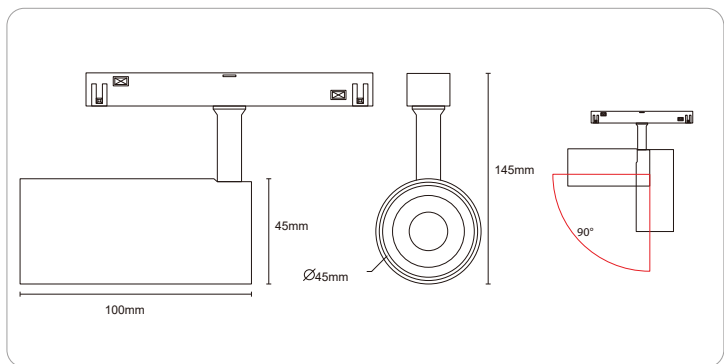

Dimensions

PRODUCT PARAMETERS

EN Code	Input	System Power	CRI	Beam Angle	CCT	MRP
EN-MGTL-12	48V	12W	Ra>90	24°	3000K,4000K,5000K	₹2,950/-