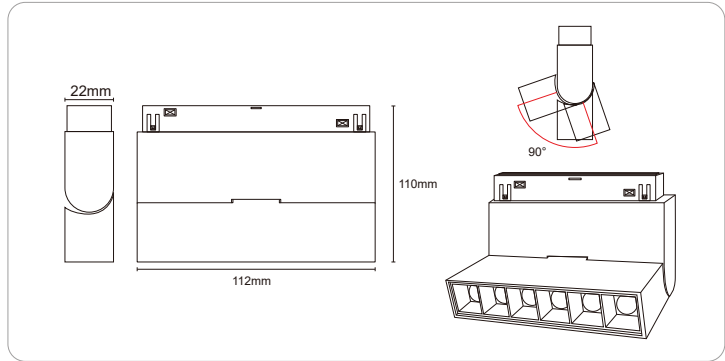

TILTABLE LINEAR LASER

BLACK

BODY COLOUR CAN BE CUSTOMISED

Dimensions

PRODUCT PARAMETERS

EN Code	Input	System Power	CRI	Beam Angle	CCT
EN-MGLLT-6	48V	6W	Ra > 90	36°	3000K,4000K,5000K

DIFFUSED LINEAR LIGHT

BLACK